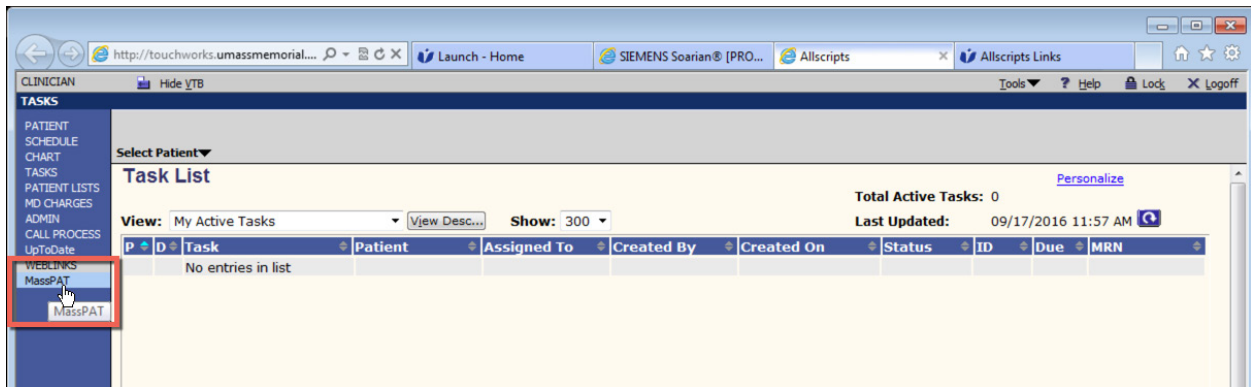

Launch Page:

Soarian: Click the Links button; then select MassPAT

Allscripts:

Once you access this site, you will need your own login to access the information. Follow the recent instructions provided by the state.