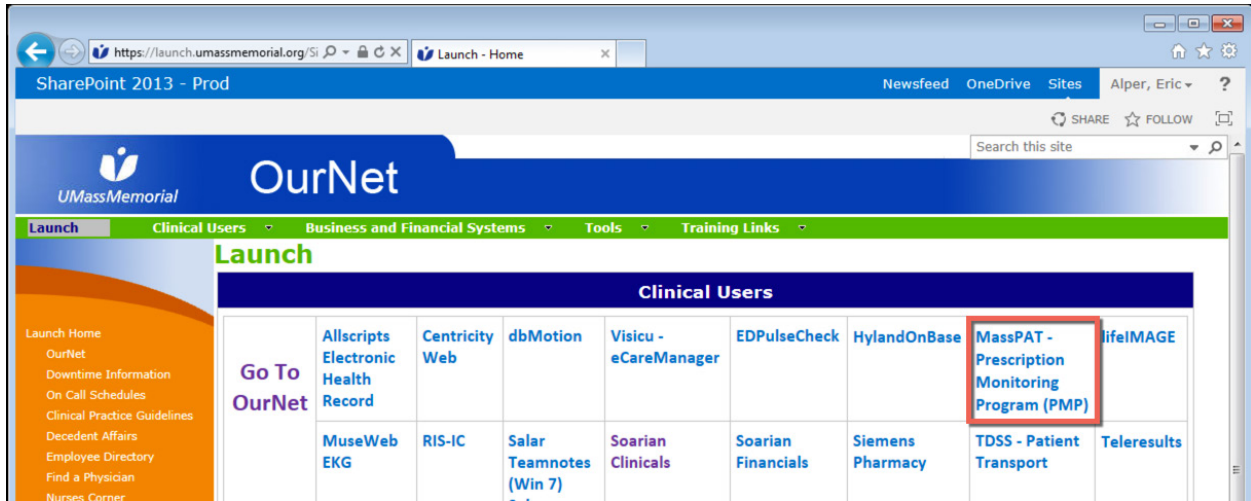

Launch Page:

Soarian: Click the Links button; then select MassPAT

Allscripts:

Once you access this site, you will need your own login to access the information. Follow the recent instructions provided by the state.