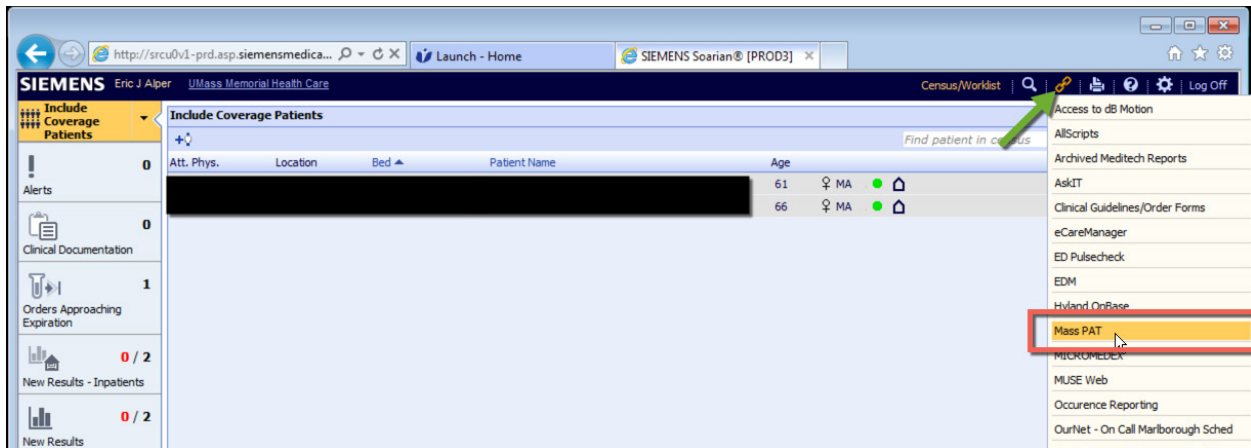

Launch Page:

Soarian: Click the Links button; then select MassPAT

Allscripts:

Once you access this site, you will need your own login to access the information. Follow the recent instructions provided by the state.